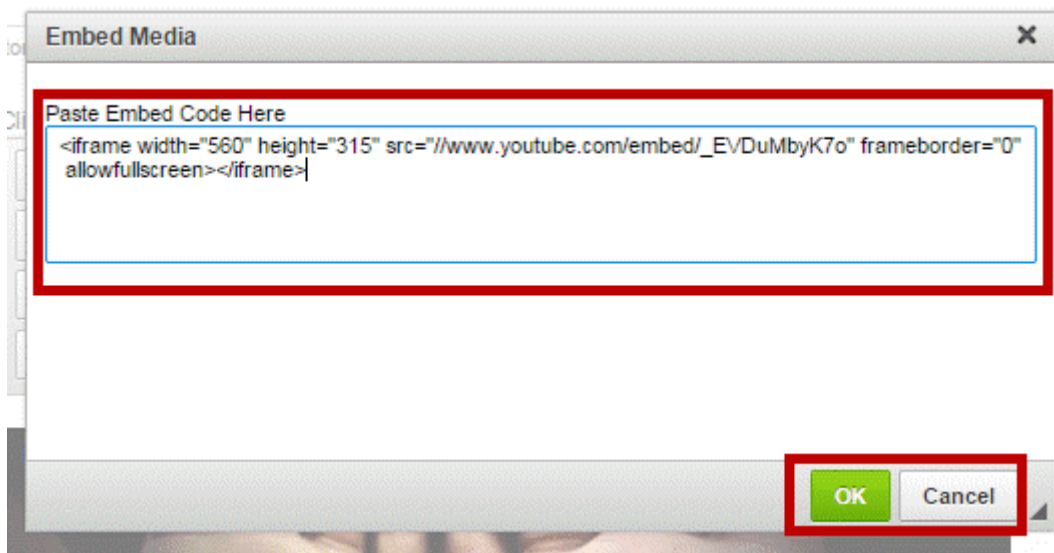

1. Your video will now appear within the body of the story or widget.