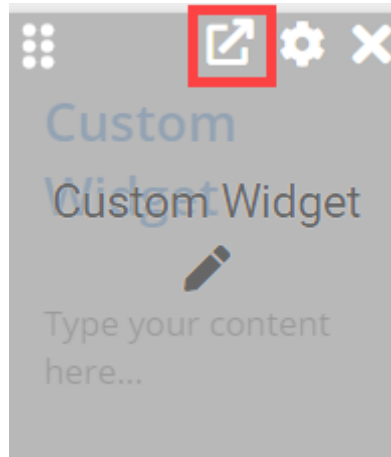

## How do I embed a Youtube video into a story or custom widget?

Omar S. - 2023-09-19 - Stories & Online Editor

You can add a YouTube video to a webpage or bulletin story using the steps details below.

1. First, go to Youtube and find the video you wish to embed. Then, click on the **Share** link, located below the video.

1. Next, click on the **Embed** link. Right-click on the code that appears and copy it.

1. Return to your story or widget and click on the **Embed Media** button.

#### Note

If you are embedding the content on a **Custom Page** or the **Home Page**, drag-and-drop a **Custom Widget (Global)** or **Custom Widget (Page Specific)** into a one of the live designer layout sections, then hover-over the widget and click the **Outbound Arrow** icon. This will open the editor which includes the **Embed Media** editor tool. [Learn more about the website live designer from our 7 minute Live Designer Basics Tutorial.](#)