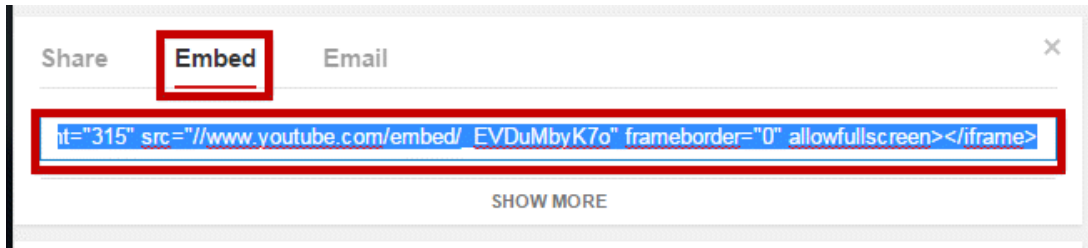

## How do I embed a Youtube video into a story or custom widget?

Omar S. - 2023-09-19 - Stories & Online Editor

You can add a YouTube video to a webpage or bulletin story using the steps details below.

1. First, go to Youtube and find the video you wish to embed. Then, click on the **Share** link, located below the video.

1. Next, click on the **Embed** link. Right-click on the code that appears and copy it.

1. Return to your story or widget and click on the **Embed Media** button.