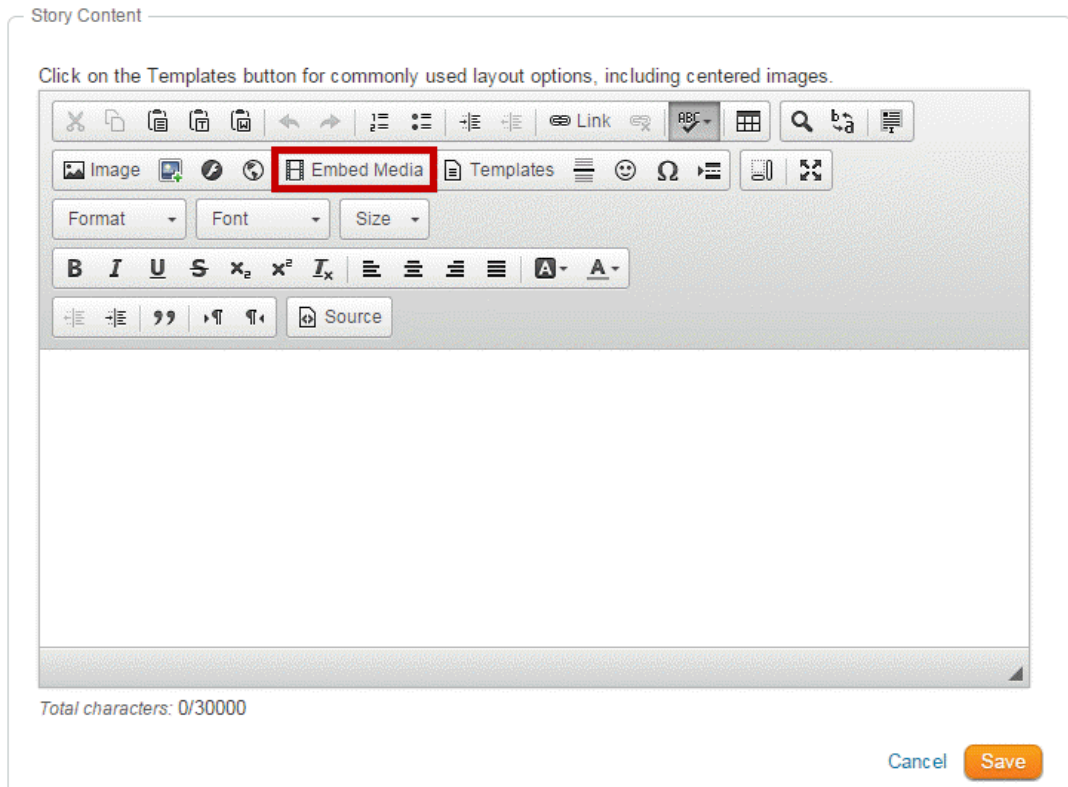

Note

If you are embedding the content on a **Custom Page** or the **Home Page**, drag-and-drop a **Custom Widget (Global)** or **Custom Widget (Page Specific)** into a one of the live designer layout sections, then hover-over the widget and click the **Outbound Arrow** icon. This will open the editor which includes the **Embed Media** editor tool. [Learn more about the website live designer from our 7 minute Live Designer Basics Tutorial.](#)