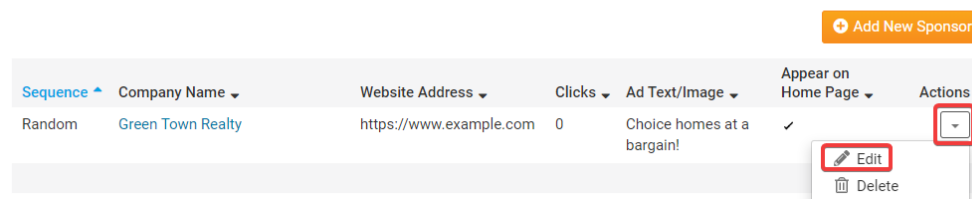

5. **Uncheck** the **Show In Home Page, Show In Bulletin, or Show In All Secondary Pages** checkbox so the sponsor would not appear on the respective pages. Once done click on the **Save** button in the bottom right corner.