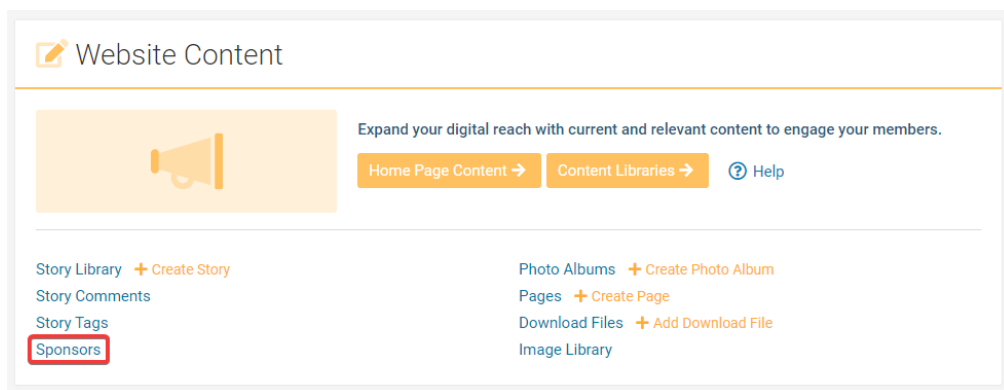

ClubRunner

Help Articles > Website Guides > Website Sponsors > How do I configure our website sponsors?

How do I configure our website sponsors?

Omar S. - 2021-03-10 - Website Sponsors

At times you may want to hide a sponsor on custom pages, site pages, event pages and built-in pages. To learn how to do this please follow the steps below:

1. Login to your ClubRunner website. Click on the **Member Login** link found in the top right corner of the homepage. Enter your login information and login.
2. Now back on the homepage click on the **Member Area** link found in the top right corner.
3. On the Administration page, scroll to find the **Website Content** section and click on the **Sponsors** link

4. Select **Edit** link located in the drop down menu under the **Actions** heading on the right side of the sponsor you wish to edit.

Sponsors

Display sponsors' ads on your website! All ads appear on the right hand panel of all secondary pages, and optionally on the home page and e-bulletin by adding the Sponsor widget. Ads can be images or text-based, and can link to a website or email address.

Be sure to go to [Upload Guide](#) to upload your own customized document that appears when visitors click